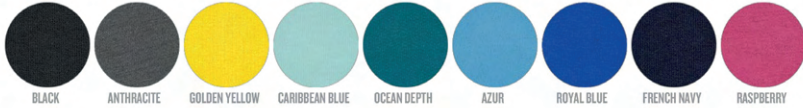

DÉBARDEUR FEMME

WHITES

WHITE

COLORS

BLACK

ANTHRACITE

GOLDEN YELLOW

CARIBBEAN BLUE

OCEAN DEPTH

AZUR

ROYAL BLUE

FRENCH NAVY

RASPBERRY

RED

BURGUNDY

COTTON PINK

ESSENTIAL HEATHERS

DARK HEATHER
GREY

HEATHER GREY

MID HEATHER
GREEN

MID HEATHER BLUE

MID HEATHER RED

CREAM HEATHER
PINK

SPECIAL HEATHERS

BLACK HEATHER
BLUE