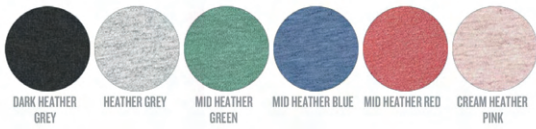

DÉBARDEUR FEMME

WHITES

WHITE

COLORS

BLACK

ANTHRACITE

GOLDEN YELLOW

CARIBBEAN BLUE

OCEAN DEPTH

AZUR

ROYAL BLUE

FRENCH NAVY

RASPBERRY

RED

BURGUNDY

COTTON PINK

ESSENTIAL HEATHERS

DARK HEATHER
GREY

HEATHER GREY

MID HEATHER
GREEN

MID HEATHER BLUE

MID HEATHER RED

CREAM HEATHER
PINK

SPECIAL HEATHERS

BLACK HEATHER
BLUE