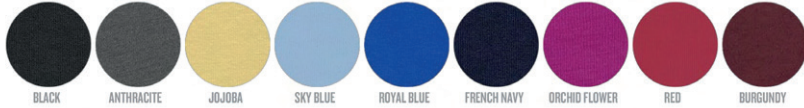

# POLO BIO FEMME

## WHITES

WHITE

## COLORS

BLACK

ANTHRACITE

JOJOBBA

SKY BLUE

ROYAL BLUE

FRENCH NAVY

ORCHID FLOWER

## ESSENTIAL HEATHERS

HEATHER GREY