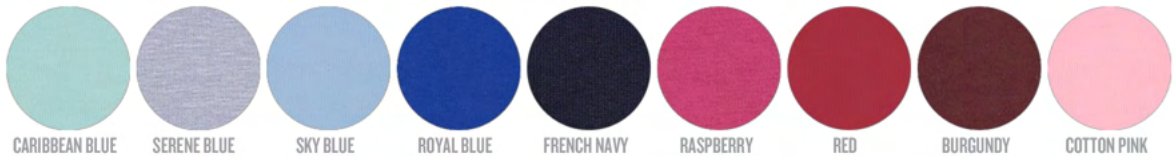

SWEAT CAPUCHE BIO UNISEXE

WHITES

WHITE

VINTAGE WHITE

COLORS

BLACK

ANTHRACITE

INDIA INK GREY

OPAL

SPECTRA YELLOW

KHAKI

BOTTLE GREEN

VARSITY GREEN

STEM GREEN

CARIBBEAN BLUE

SERENE BLUE

SKY BLUE

ROYAL BLUE

FRENCH NAVY

RASPBERRY

RED

BURGUNDY

COTTON PINK

CANYON PINK

BRIGHT ORANGE

ESSENTIAL HEATHERS

DARK HEATHER
GREY

HEATHER GREY

DARK HEATHER
INDIGO