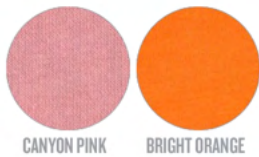

SWEAT CAPUCHE BIO UNISEXE

WHITES

WHITE

VINTAGE WHITE

COLORS

BLACK

ANTHRACITE

INDIA INK GREY

OPAL

SPECTRA YELLOW

KHAKI

BOTTLE GREEN

VARSITY GREEN

STEM GREEN

CARIBBEAN BLUE

SERENE BLUE

SKY BLUE

ROYAL BLUE

FRENCH NAVY

RASPBERRY

RED

BURGUNDY

COTTON PINK

CANYON PINK

BRIGHT ORANGE

ESSENTIAL HEATHERS

DARK HEATHER
GREY

HEATHER GREY

DARK HEATHER
INDIGO