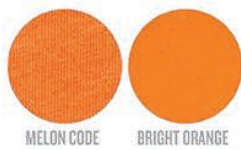

T-SHIRT PREMIUM BIO FEMME

WHITES

COLORS

ESSENTIAL HEATHERS

SPECIAL HEATHERS