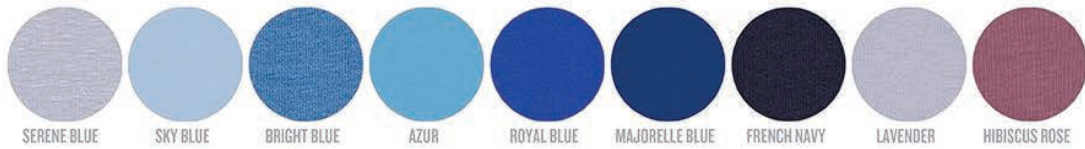

T-SHIRT PREMIUM BIO FEMME

WHITES

COLORS

ESSENTIAL HEATHERS

SPECIAL HEATHERS